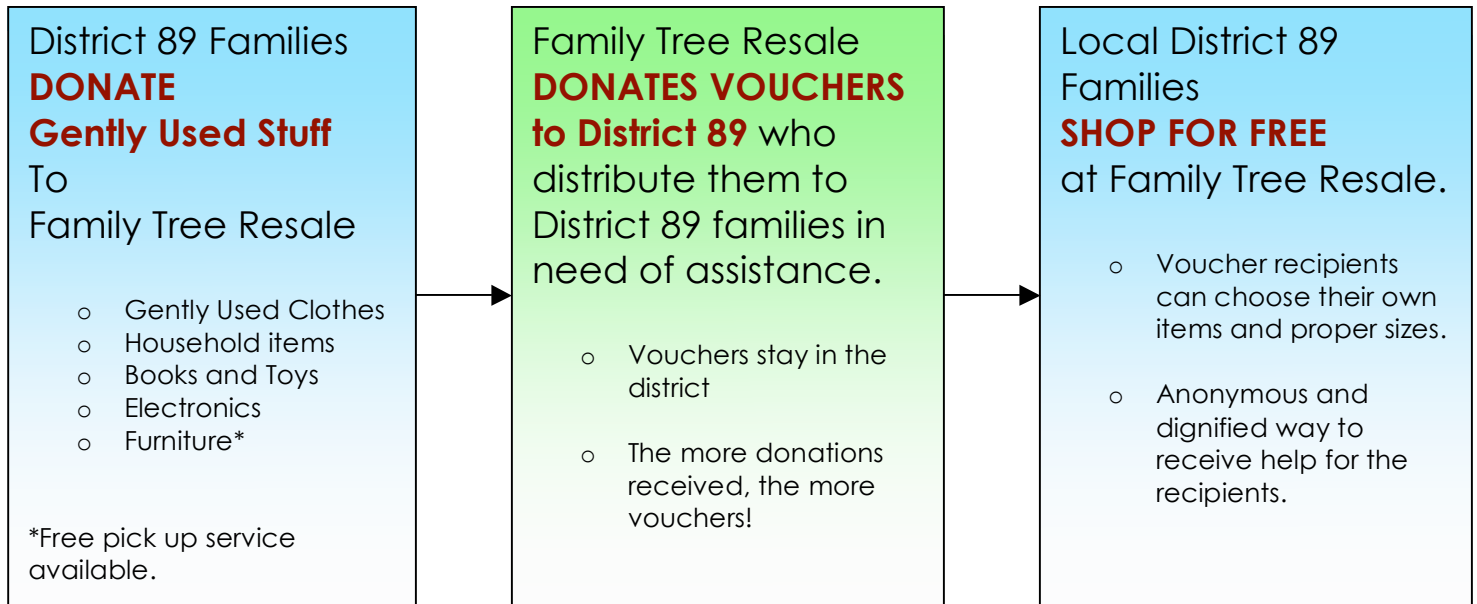

## Recycling for Vouchers

Here's how it works:

#### HOURS:

**Mon. – Sat. 9-9, Sun. 10 – 6**

- Donations may be dropped during store hours.
- Bring inside store in front or around back.
  - Label or mention "District 89"
  - Free pick up service for large donations.
    - Garage sale sweeps!

**NOTE:** Family Tree is a community-based business and is unable to offer tax-receipts for donations.

### Shopping Resale is for Everyone!

Family Tree invites you to come and shop too! Check out our unique collections:

- Great clothes for the entire family
- **Brand-New Closeout Jewelry Department**
- Incredible collection of **international hand-made clothing**, including a large array of fabulous scarves. One of a kind.
- Extremely neat, clean and **highly organized shopping experience!**
- We can only continue our charity work with the **support of our customers!**