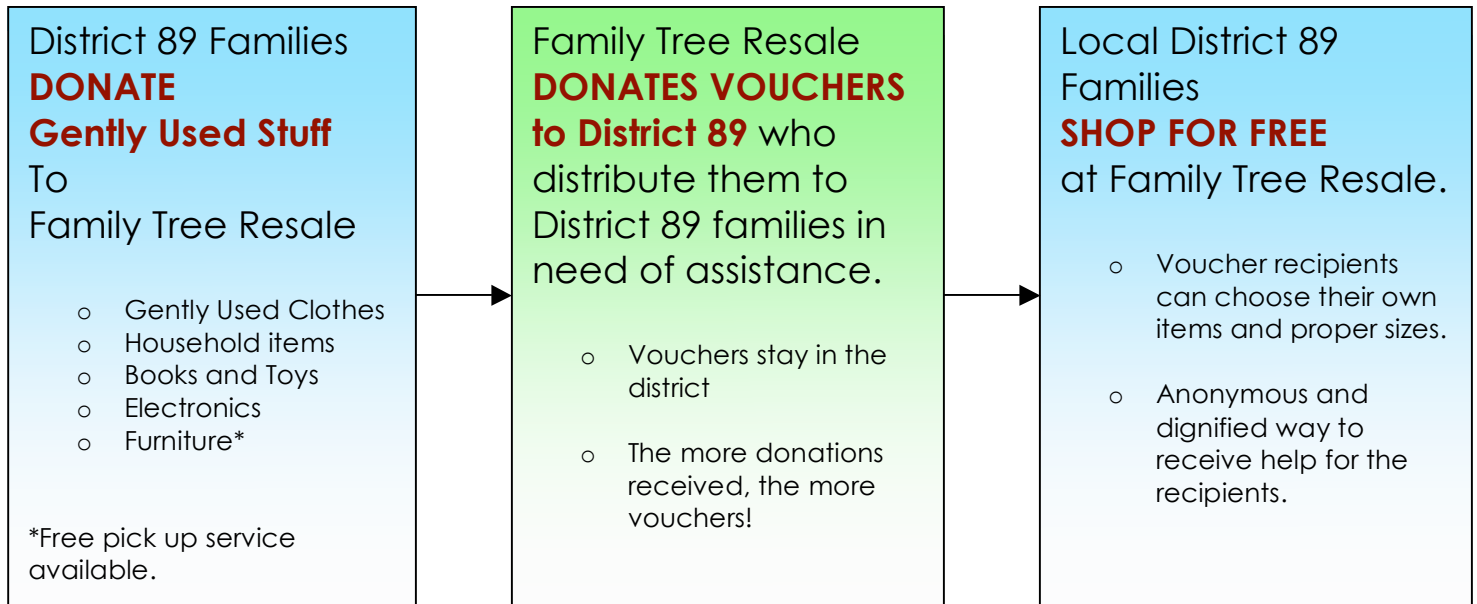

## Recycling for Vouchers

Here's how it works:

#### HOURS:

**Mon. – Sat. 9-9, Sun. 10 – 6**

- Donations may be dropped during store hours.
- Bring inside store in front or around back.
  - Label or mention "District 89"
  - Free pick up service for large donations.
    - Garage sale sweeps!

**NOTE:** Family Tree is a community-based business and is unable to offer tax-receipts for donations.

### Shopping Resale is for Everyone!

Family Tree invites you to come and shop too! Check out our unique collections:

- Great clothes for the entire family
- **Brand-New Closeout Jewelry Department**
- Incredible collection of **international hand-made clothing**, including a large array of fabulous scarves. One of a kind.
- Extremely neat, clean and **highly organized shopping experience!**
- We can only continue our charity work with the **support of our customers!**